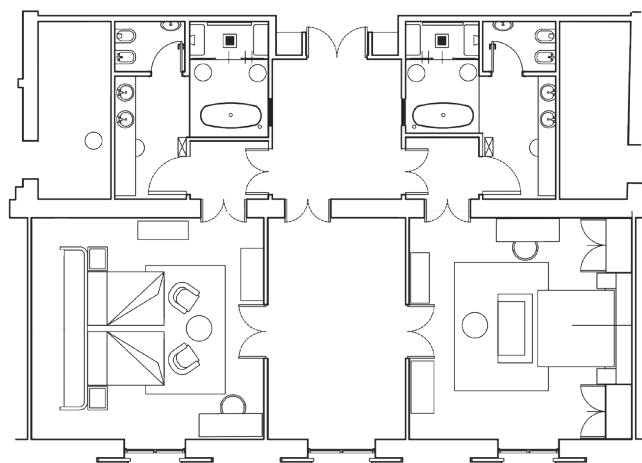

“La Superba” is an extraordinary **Presidential Suite** located on the third floor of our hotel, with an area of **over 140 square meters**, representing an authentic oasis of luxury and refinement in the heart of **Genoa**.

The presidential suite consists of:

- An **elegant foyer** for exclusive use ideal for total privacy and security
- A finely furnished **living room** with a sofa and retractable LED TV with a built-in sound bar, which benefits from independent access to the foyer.
- **Two bedrooms**: one with a king-size double bed and one with two beds, both with impressive walk-in closets and communicating with each other through the living area. The ceilings are embellished with plaster stucco and rosettes illuminated by LED lights with variable intensity.
- **Two luxurious bathrooms, in Calacatta marble**, with “Gold” faucets, and both equipped with a Turkish bath with emotional shower, aromatherapy, and chromotherapy and an oval tub for total relaxation with bath salts from the Dead Sea. A selection of over 18 perfumed and balsamic essences is available to the customer.
- Culti courtesy line, deluxe vanity set, tea and herbal tea set and Nespresso coffee machine complete the equipment chosen to pamper our guests.